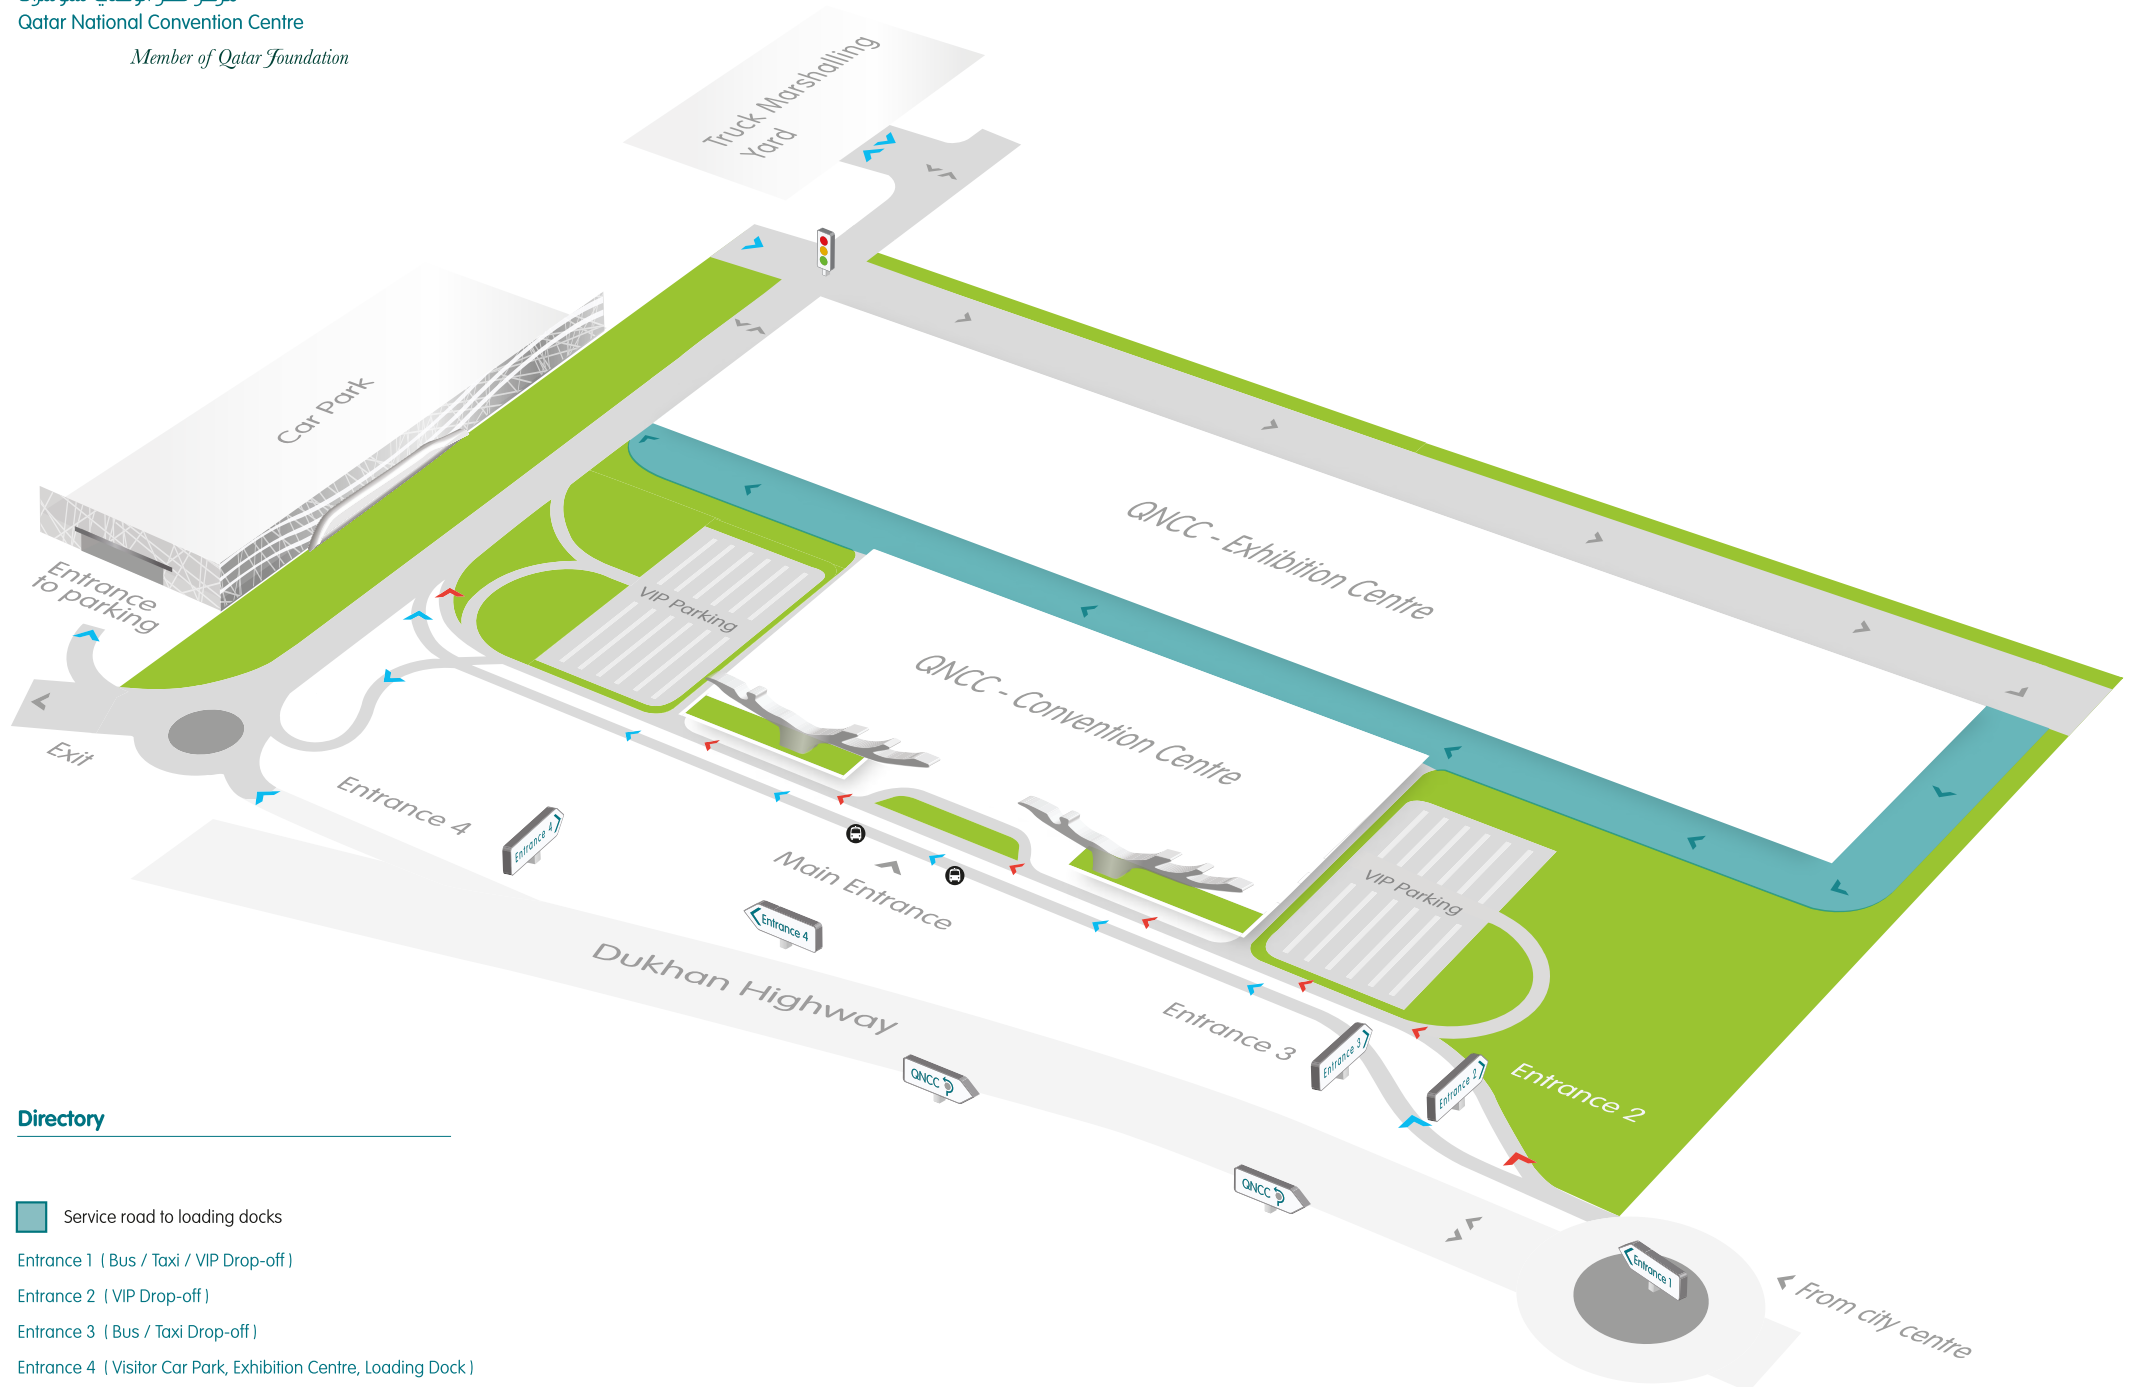

مركز قطر الوطني للمؤتمرات
Qatar National Convention Centre

Member of Qatar Foundation

Directory

- Service road to loading docks
- Entrance 1 (Bus / Taxi / VIP Drop-off)
- Entrance 2 (VIP Drop-off)
- Entrance 3 (Bus / Taxi Drop-off)
- Entrance 4 (Visitor Car Park, Exhibition Centre, Loading Dock)